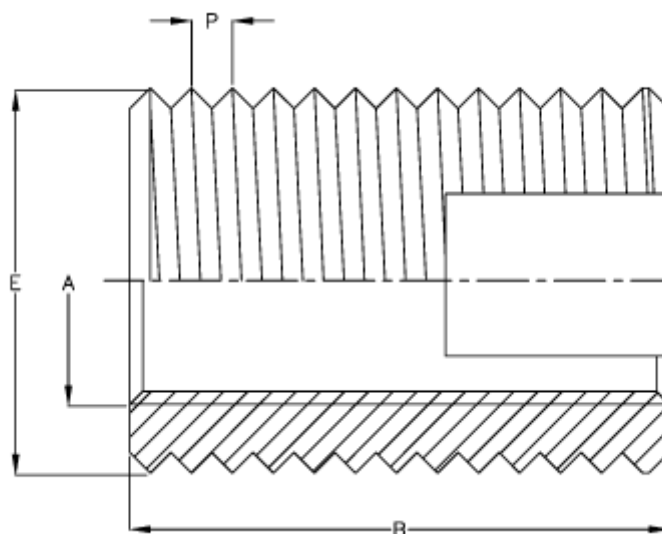

# Data Sheet

Article number: 12302000020800  
Description: KLEE-coil 302 000 020.800  
M2 Brass

## Measures

|                           |                  |
|---------------------------|------------------|
| Female thread A           | = M2             |
| Length B                  | = 6              |
| Male thread E             | = 4.5            |
| Min hole depth blind hole | = 8              |
| Recommended bore diameter | = 4.1 to 4.2     |
| Thread pitch P            | = 0.50           |
| Type                      | = 302 000 020xxx |